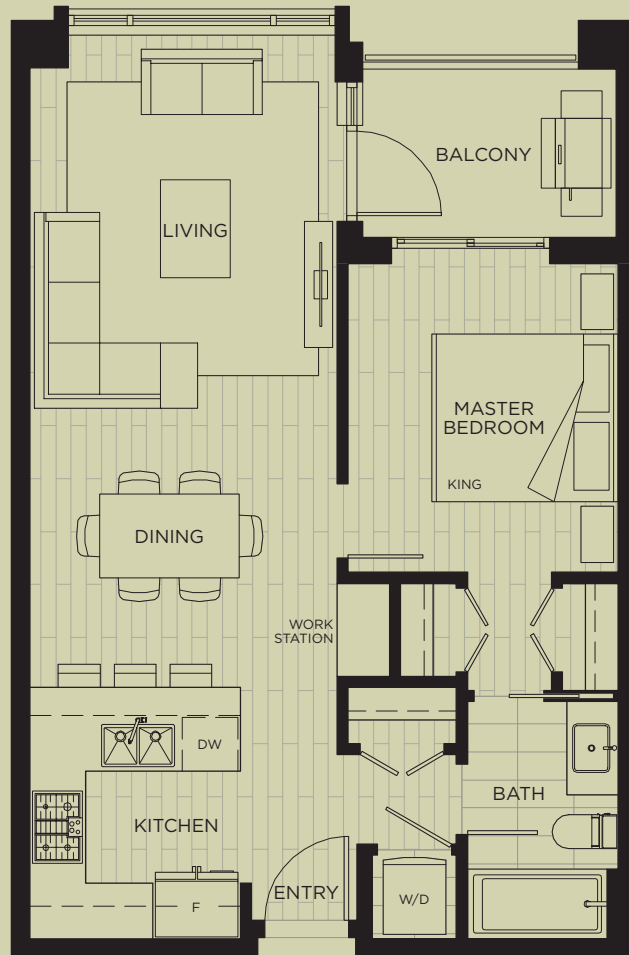

CENTRO

BURNABY HEIGHTS

UNIT 202

**2 BEDROOM & DEN
+ WORKSTATION**

INDOOR 1090 SF

OUTDOOR 250 SF

TOTAL 1340 SF

HASTINGS STREET

LANE

LEVEL 2

CENTRO

BURNABY HEIGHTS

UNIT 304, 405
2 BEDROOM

INDOOR 970 SF
OUTDOOR 125 SF
TOTAL 1095 SF

CENTRO

BURNABY HEIGHTS

UNIT 305-307 / 406-408

**1 BEDROOM
+ WORKSTATION**

INDOOR 655 SF

OUTDOOR 55 SF

TOTAL 710 SF

LEVEL 3

LEVEL 4

CENTRO

BURNABY HEIGHTS

PH #3 (Unit 503)

2 BEDROOM & DEN/OFFICE + LAUNDRY/STORAGE

INDOOR 1260 SF

OUTDOOR 355 SF

TOTAL 1615 SF

HASTINGS STREET

LANE