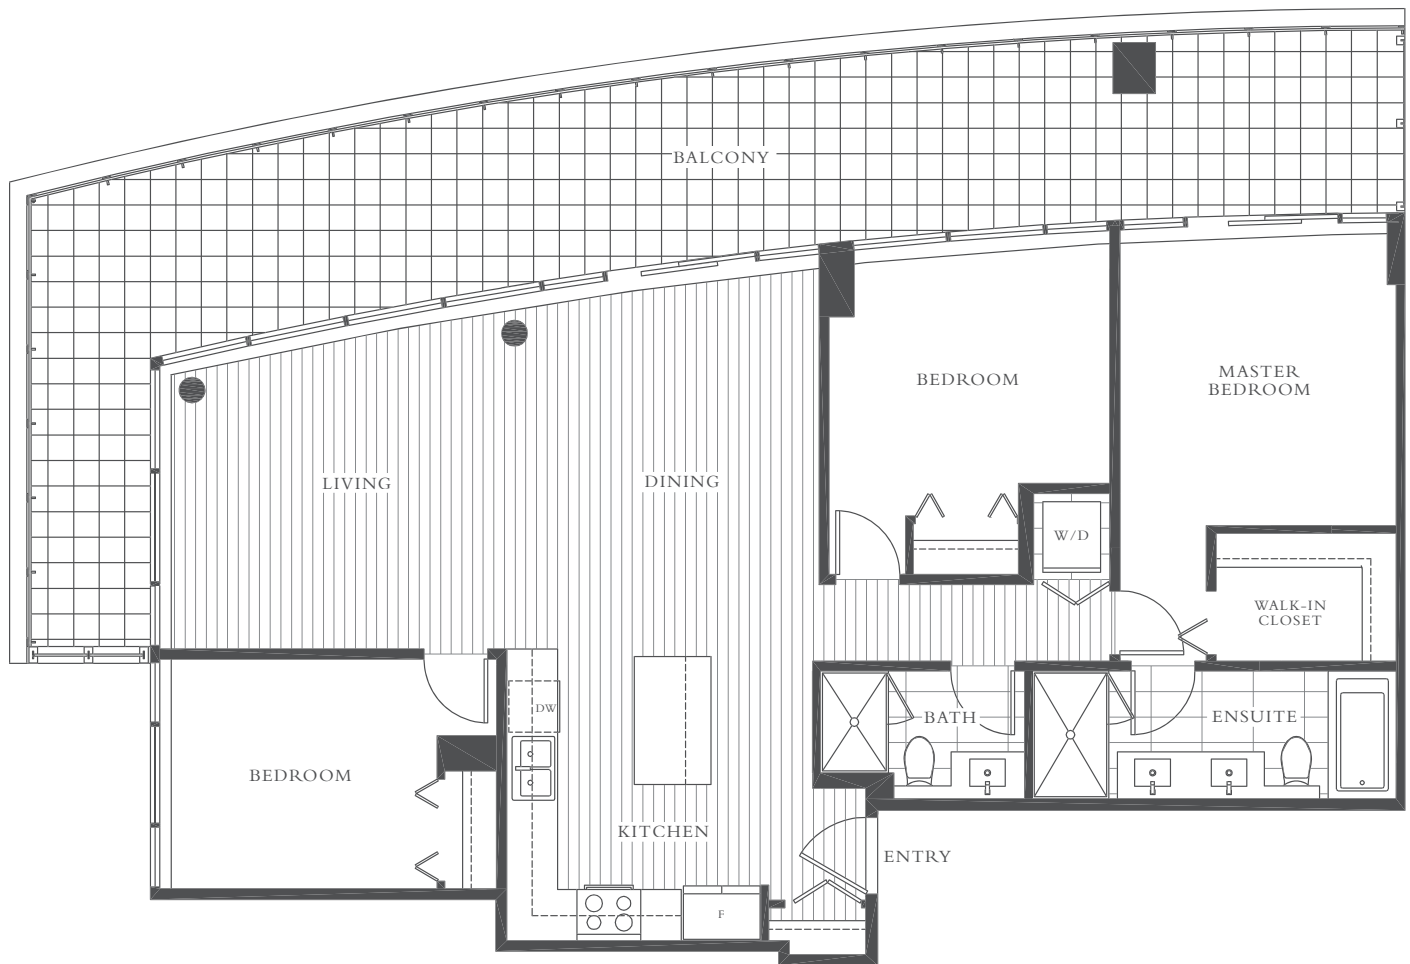

# PENTHOUSE 1 & 6

3 Bedroom , 2 Bathroom , Approx. 1,204 sq. ft.

HIGH-RISE RESIDENCE

LEVEL 42