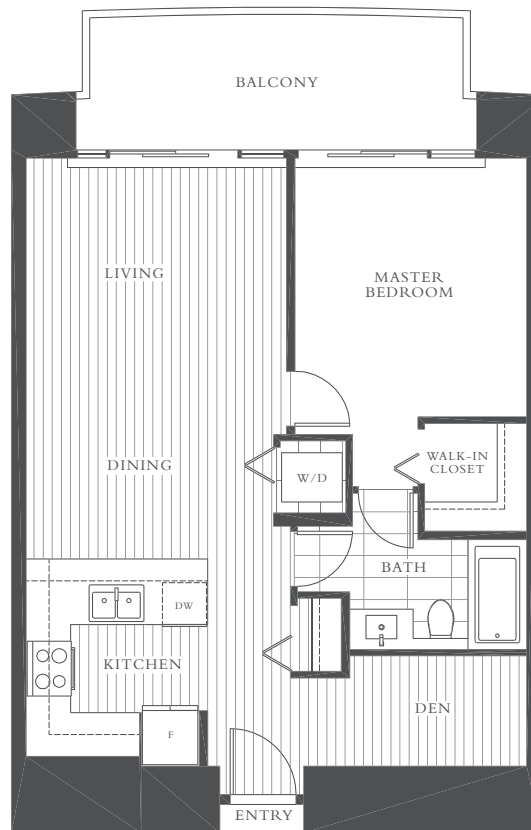

A2

1 Bedroom & Den, 1 Bathroom, Approx. 707 sq. ft.
HIGH-RISE RESIDENCE

LEVELS 5-41

LEVEL 4