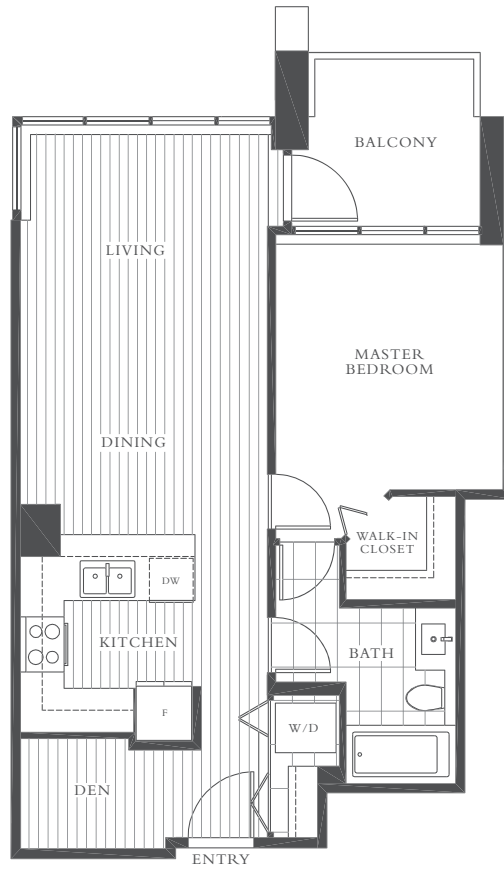

A1

1 Bedroom & Den, 1 Bathroom, Approx. 660 sq. ft.
HIGH-RISE RESIDENCE

LEVELS 5-41

LEVEL 4

LEVEL 3

LEVEL 2